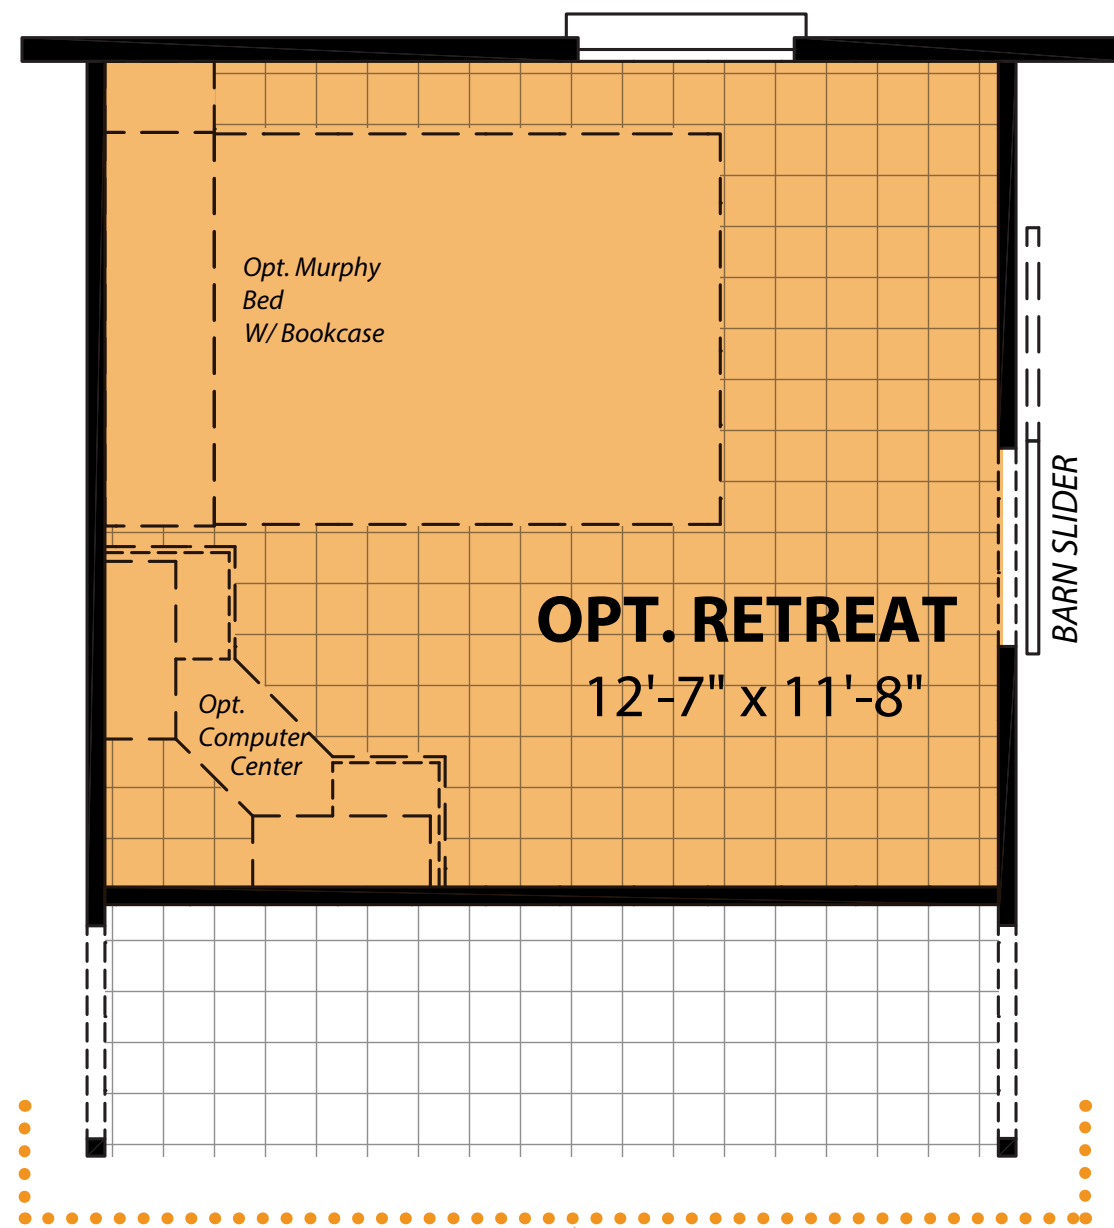

APEX SERIES

FORT WORTH FLOOR PLAN

BUILT FOR TODAY'S LIVING
The Largest 2-Section Home On The Market

Opt. Home Office
w/ Cabinet Bed

Opt. 4th Bedroom

Opt. Home School

Opt. Exercise Room

Model KH32763X | 3 or 4 Bedroom | 2 Baths | 2 Living areas | 2,432 SQFT