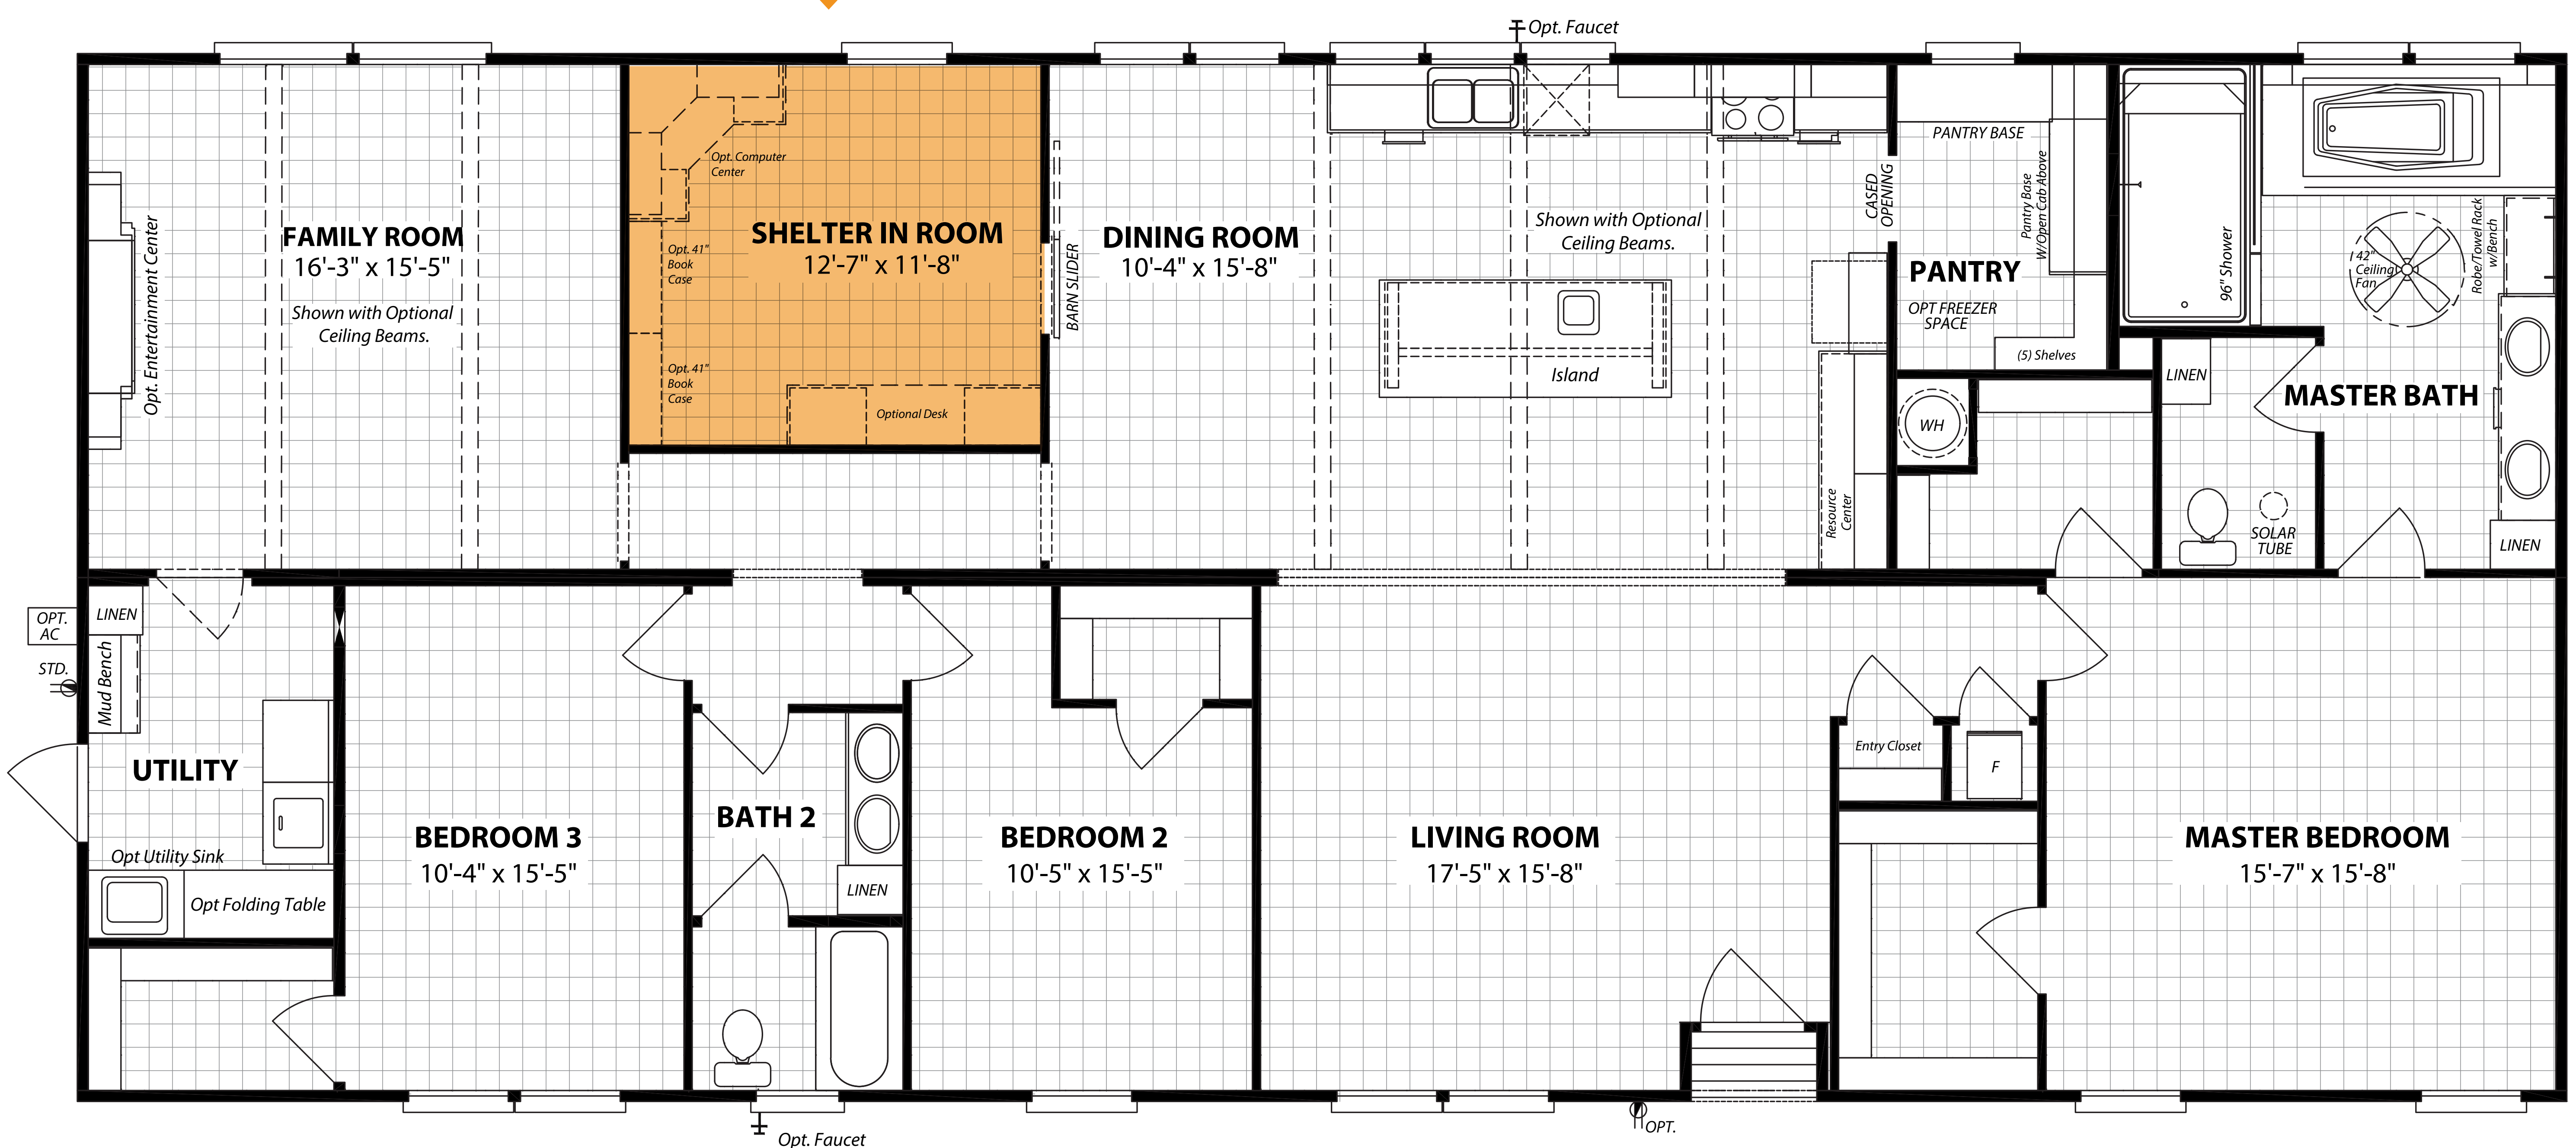

APEX SERIES

FORT WORTH FLOOR PLAN

BUILT FOR TODAY'S LIVING
The Largest 2-Section Home On The Market

Opt. Home Office
w/ Cabinet Bed

Opt. 4th Bedroom

Opt. Home School

Opt. Exercise Room

Model KH32763X | 3 or 4 Bedroom | 2 Baths | 2 Living areas | 2,432 SQFT