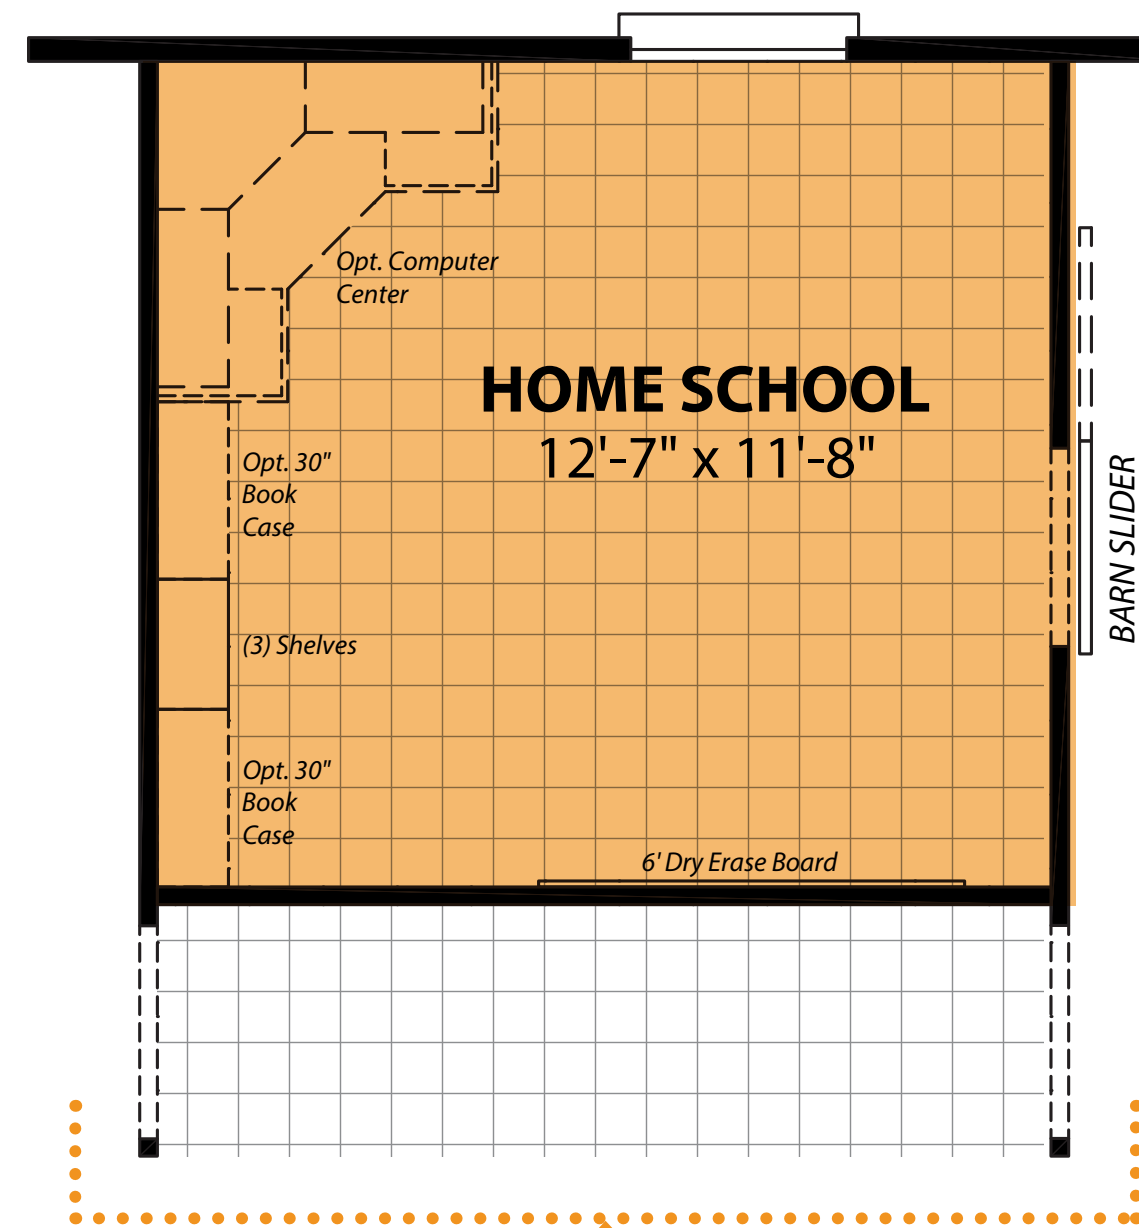

APEX SERIES

FORT WORTH FLOOR PLAN

BUILT FOR TODAY'S LIVING
The Largest 2-Section Home On The Market

Opt. Home Office
w/ Cabinet Bed

Opt. 4th Bedroom

Opt. Home School

Opt. Exercise Room

Model KH32763X | 3 or 4 Bedroom | 2 Baths | 2 Living areas | 2,432 SQFT