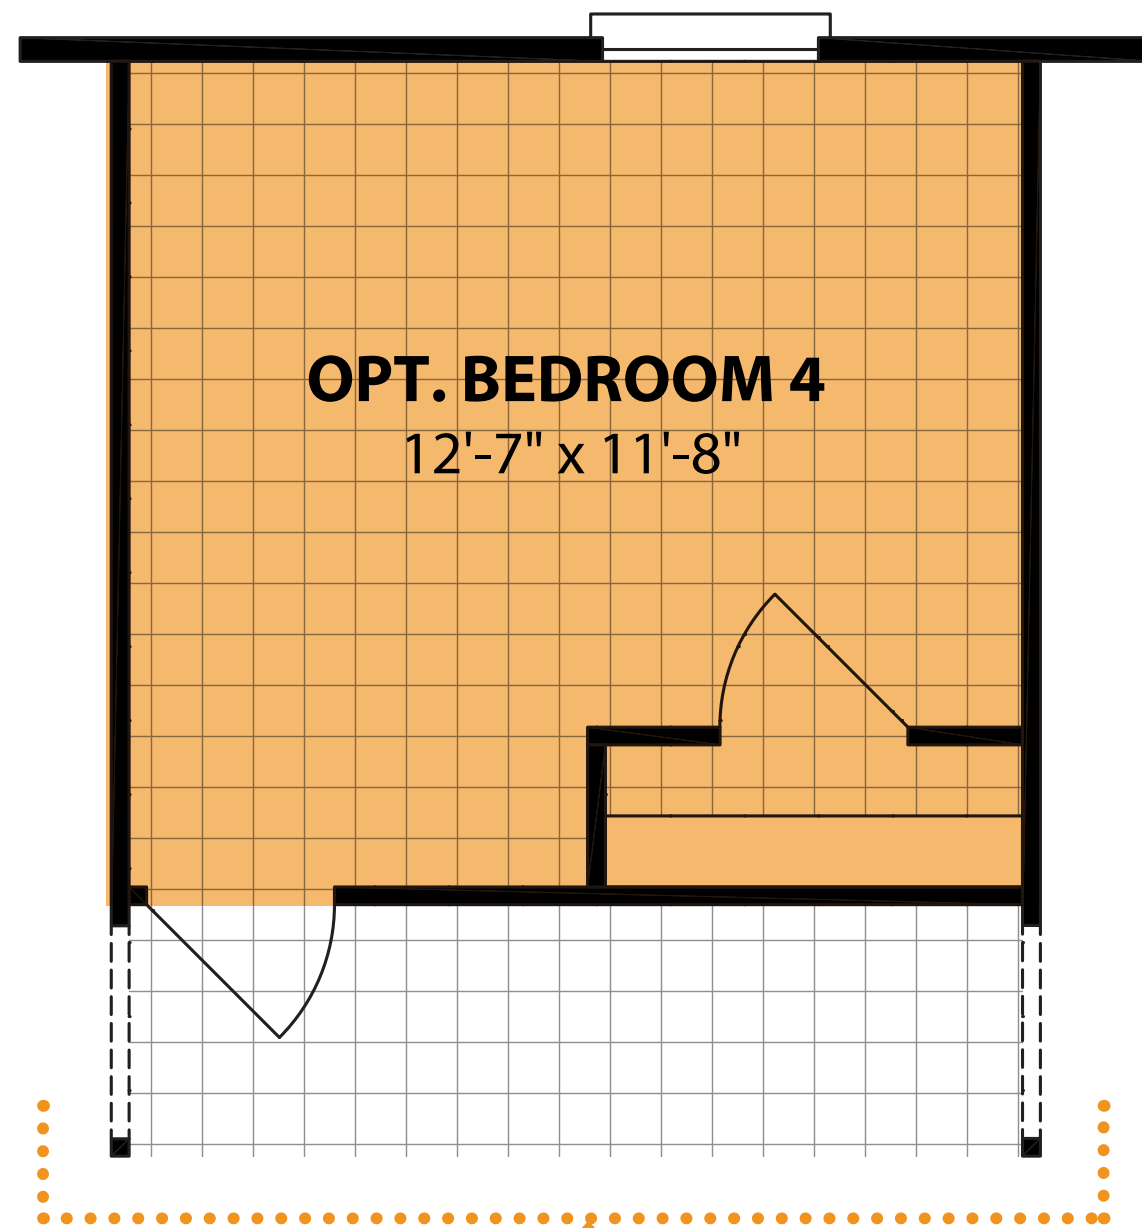

APEX SERIES

FORT WORTH FLOOR PLAN

BUILT FOR TODAY'S LIVING
The Largest 2-Section Home On The Market

Opt. Home Office
w/ Cabinet Bed

Opt. 4th Bedroom

Opt. Home School

Opt. Exercise Room

Model KH32763X | 3 or 4 Bedroom | 2 Baths | 2 Living areas | 2,432 SQFT