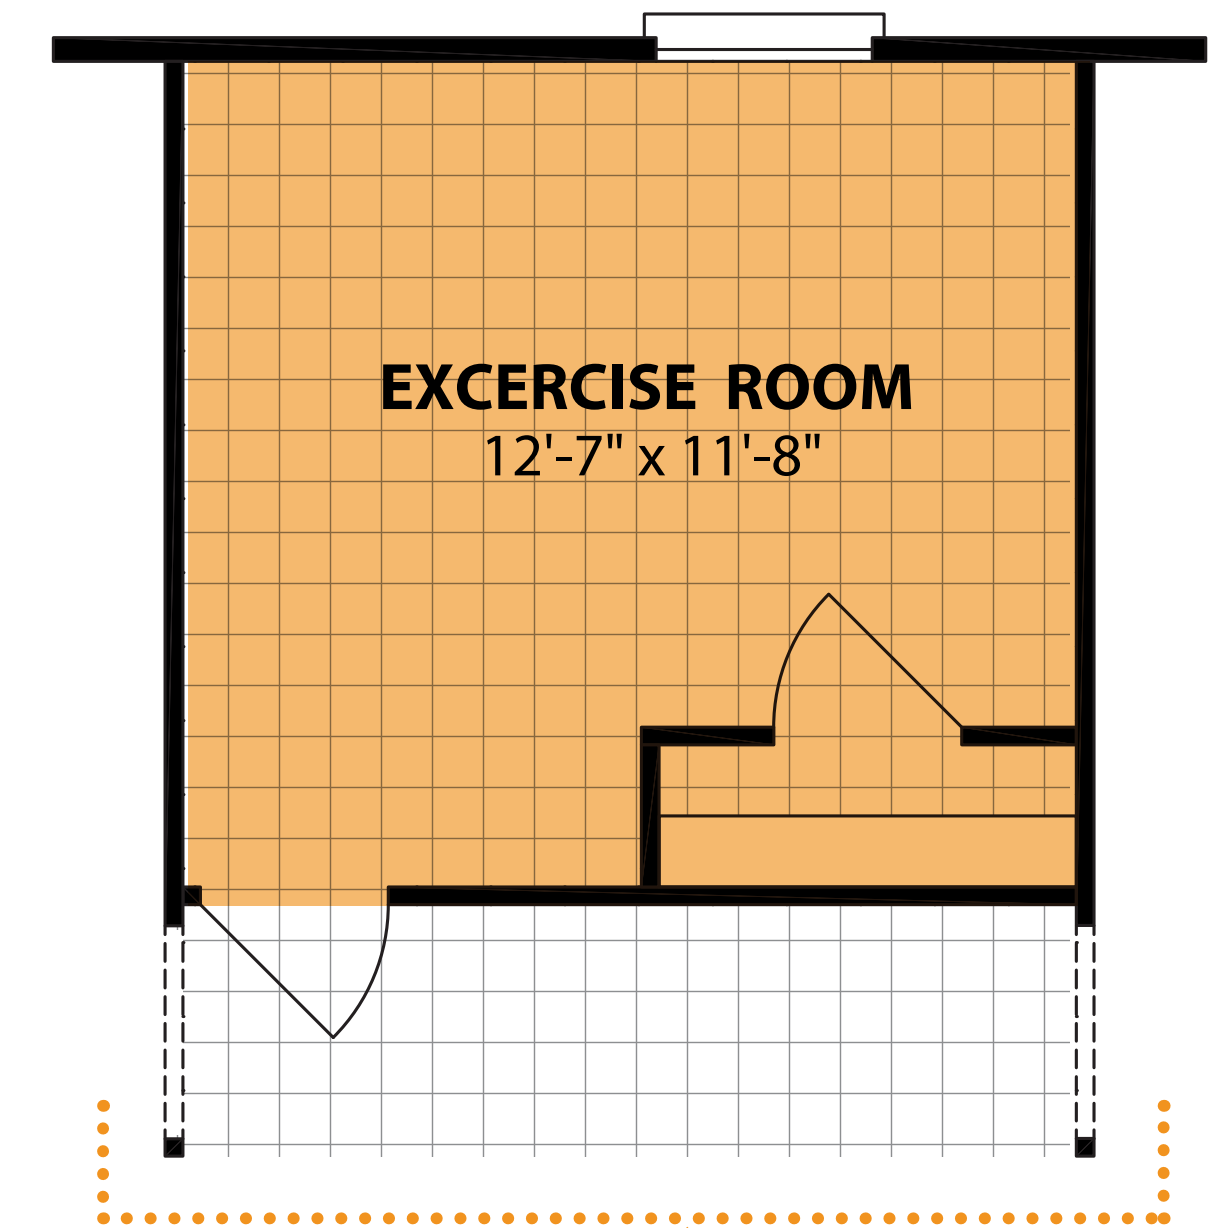

APEX SERIES

FORT WORTH FLOOR PLAN

BUILT FOR TODAY'S LIVING
The Largest 2-Section Home On The Market

Opt. Home Office
w/ Cabinet Bed

Opt. 4th Bedroom

Opt. Home School

Opt. Exercise Room

Model KH32763X | 3 or 4 Bedroom | 2 Baths | 2 Living areas | 2,432 SQFT