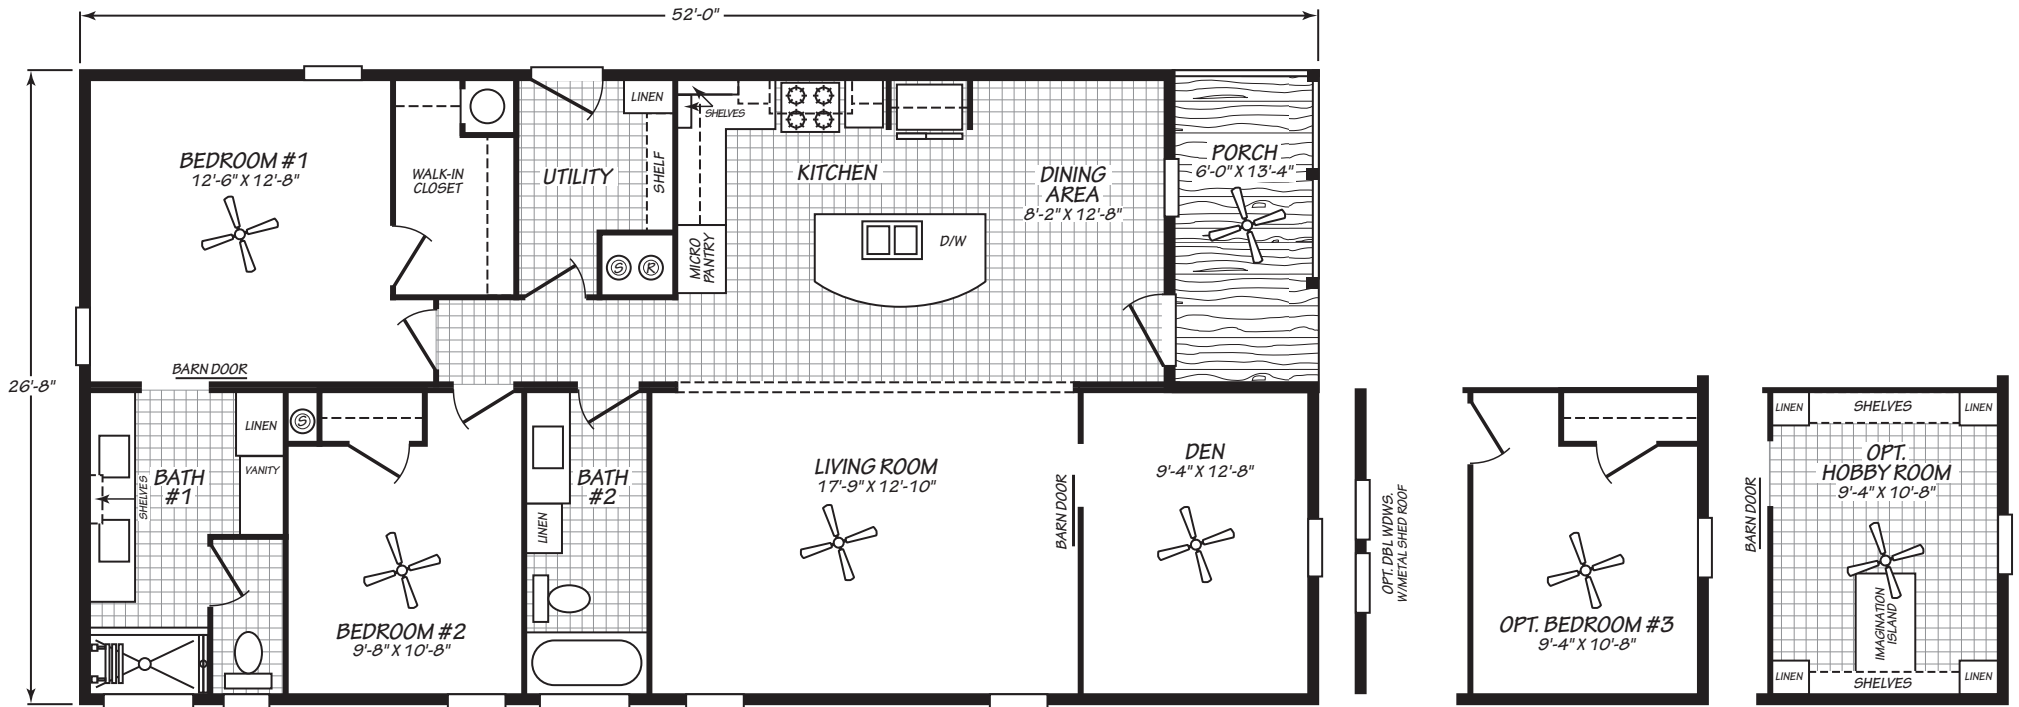

ELITE

28522A

2 bedroom • 2 bathroom • 1,307 sqft

©2026 CAVCO INDUSTRIES INC. ALL RIGHTS RESERVED. All images are for illustrative purposes only and may include non-standard options. Standard features are subject to change. Contact the retailer or builder for current measurements and features.